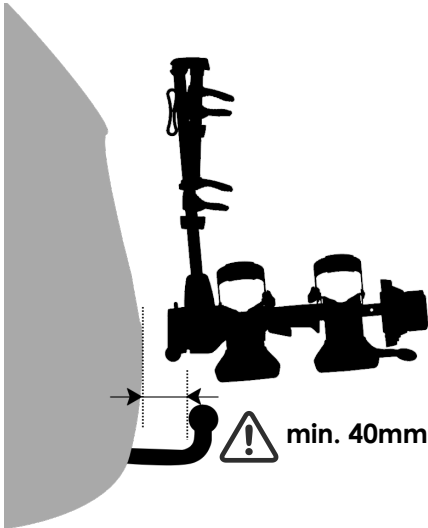

car wash

Not Included

Included

→ 693/CAGP

→ 693/MLAGP